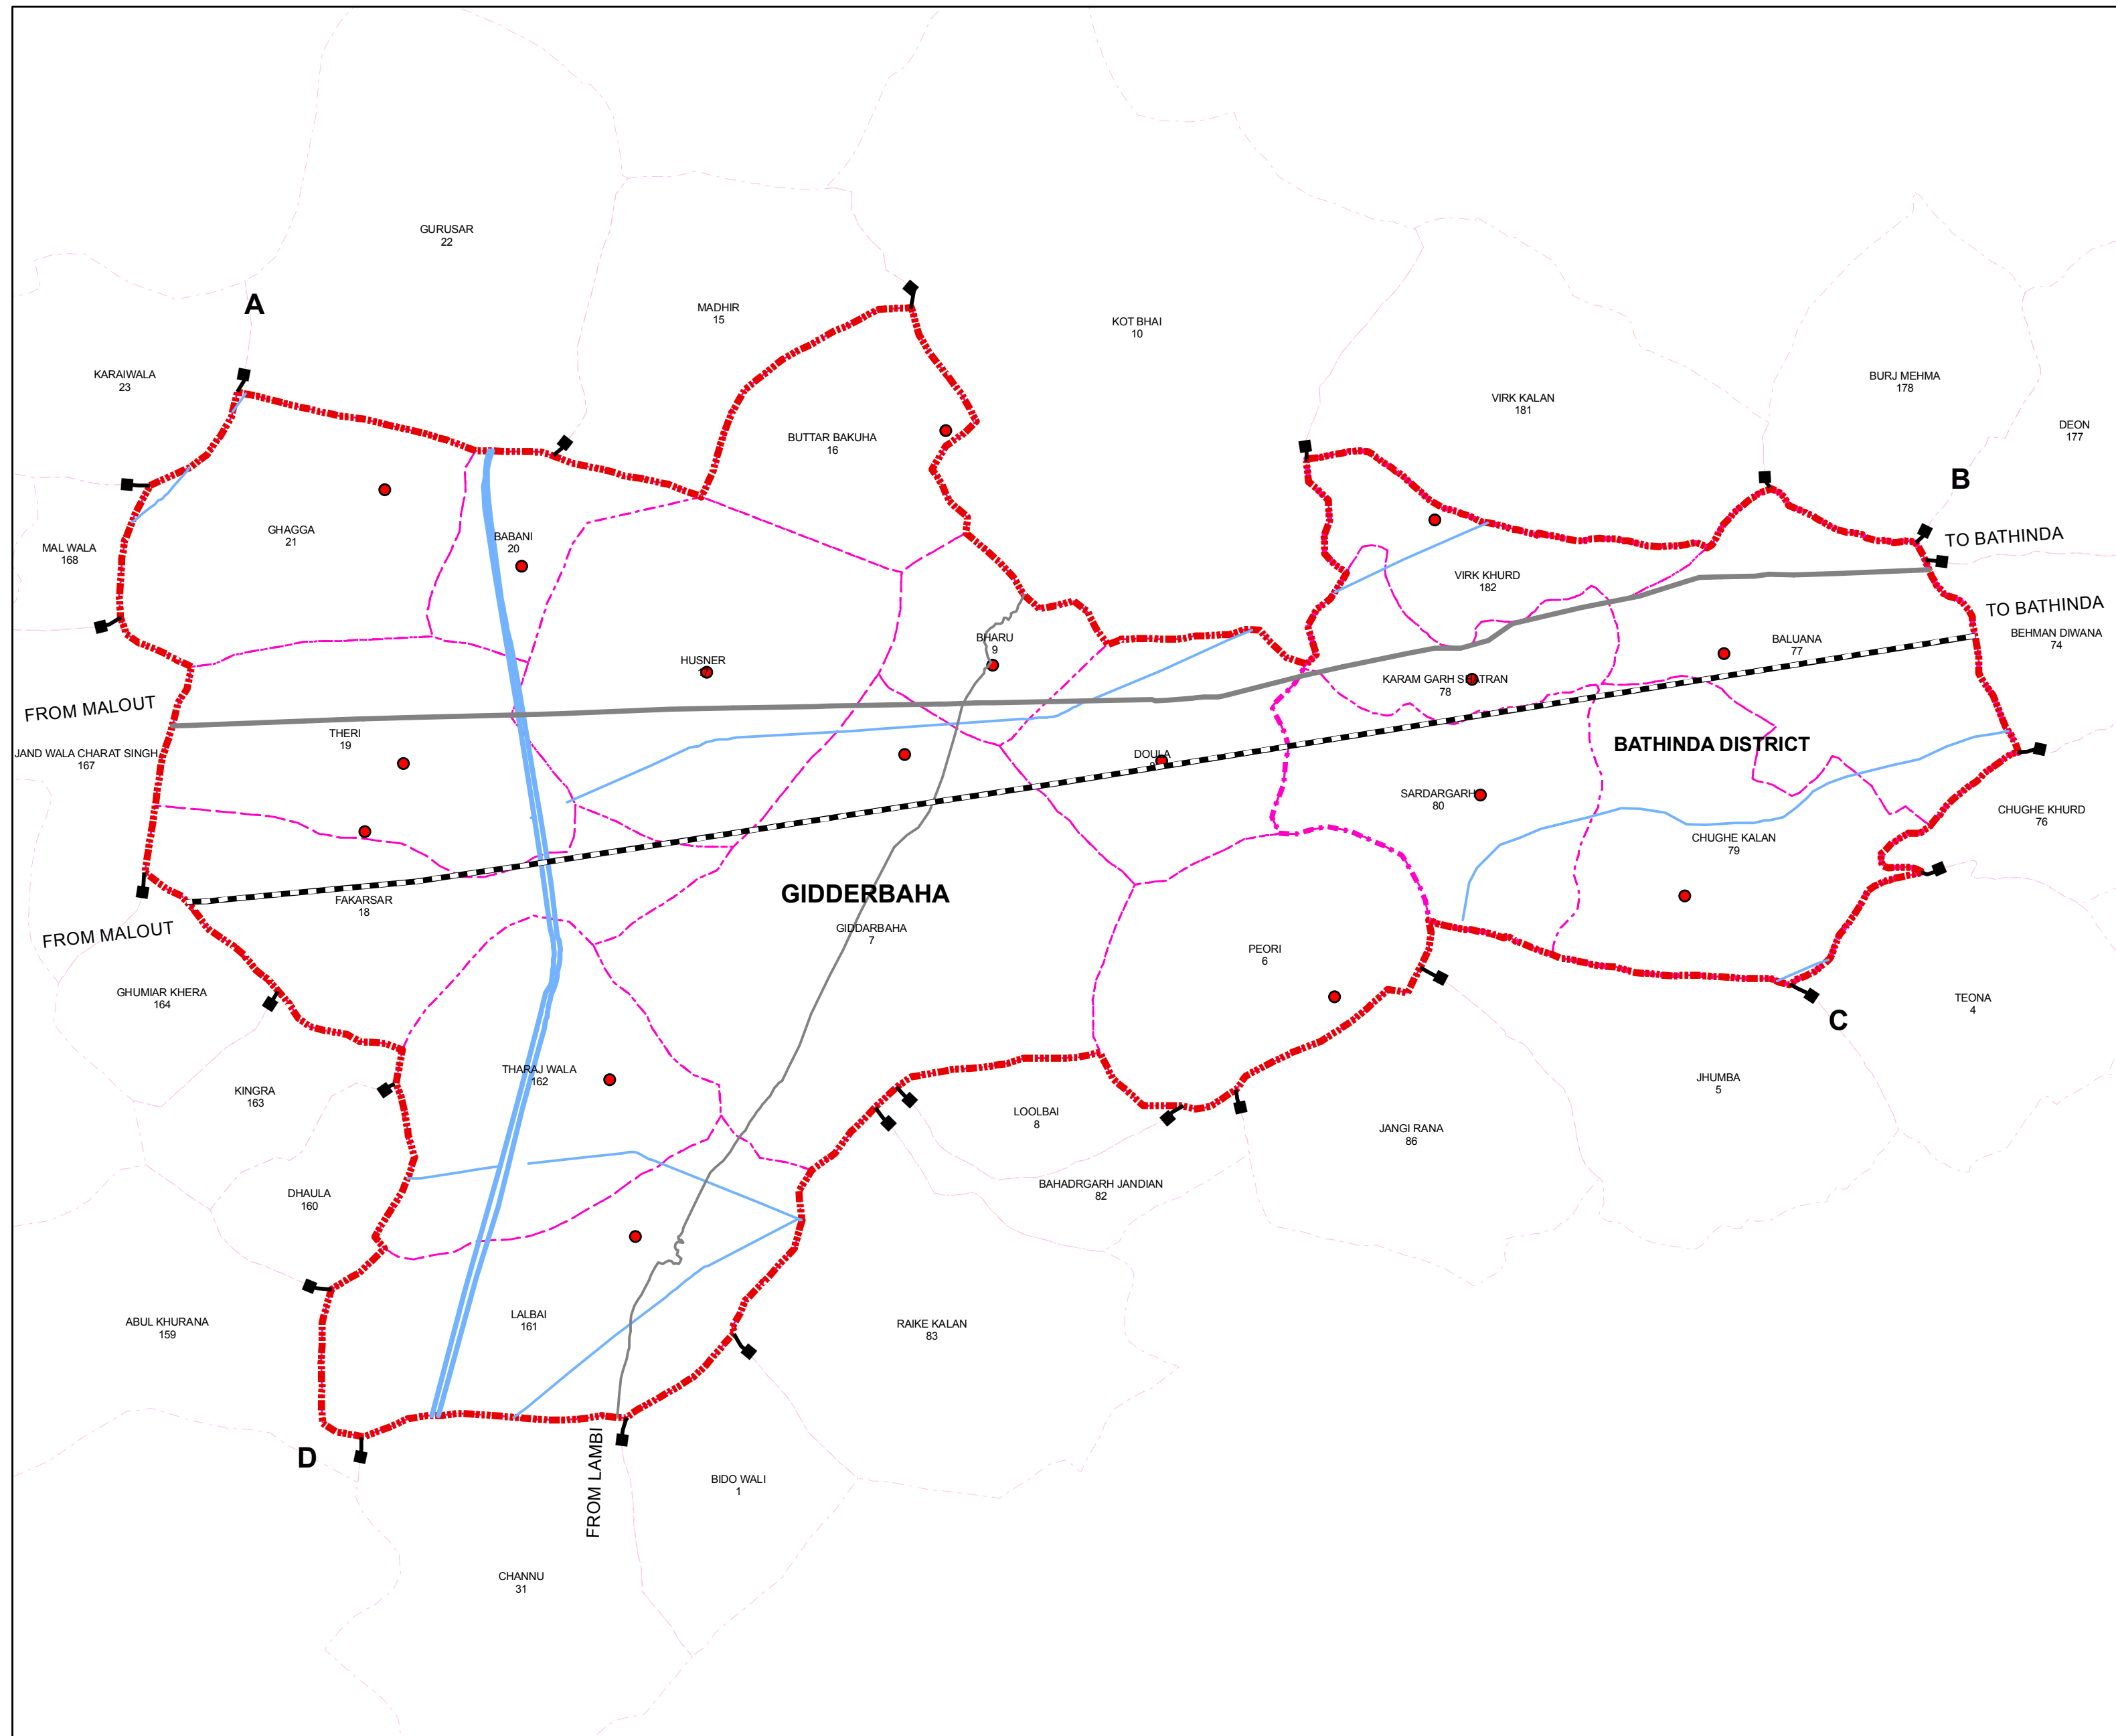

Detail of Towns/Village Falling in Local Planning Area-Gidderbaha

Sr.	Name of Settlement	Hadbast Number	Area in Hectares	Population 2001	Remarks
1.	Gidderbaha (M.C.)	---	825	36598	Falls in District Muktsar
2.	Gidderbaha (Rural)	7	3011	*	do
3.	Husner	17	2079	4845	do
4.	Bharu	9	769	2523	do
5.	Doula	8	1130	2951	do
6.	Ghagga	21	1284	2982	do
7.	Babani	20	545	1162	do
8.	Theri	19	1725	2919	do
9.	Fakarsar	18	1562	3137	do
10.	Tharaj Wala	162	1399	3933	do
11.	Lalbai	161	1866	4425	do
12.	Peori	6	1331	3659	do
13.	Buttar Bakuha	16	966	1985	do
14.	Virk Khurd	182	720	1850	Falls in District Bathinda
15.	Karamgarh Sattran	78	478	1371	do
16.	Sardargarh	80	989	2109	do
17.	Baluana	77	1798	4449	do
18.	Chughe Kalan	79	1847	3734	do
		Total	29122	96269	

*Abadi of village Gidderbaha falls in M.C

District Town Planner,
Faridkot

GIDDERBAHA

LEGEND

-  LOCAL PLANNING AREA BOUNDARY
-  MUNICIPAL LIMIT
-  VILLAGE BOUNDARY / HADBAST NOS
-  SETTLEMENT / URBAN AREAS
-  ROADS
-  RAILWAY LINE
-  RIVERS / DRAINS / CANALS
-  SEHADA

NOTE : VILLAGE BOUNDARIES AS PER LAND RECORDS

SCALE: 1:75,000

DEPTT. OF TOWN AND COUNTRY PLANNING, PUNJAB
OFFICE OF DISTRICT TOWN PLANNER, FARIDKOT

DRAWING NO.D.T.P.(FDK) 362/2010

DATED: 4/5/2010

DIST. TOWN PLANNER
FARIDKOT